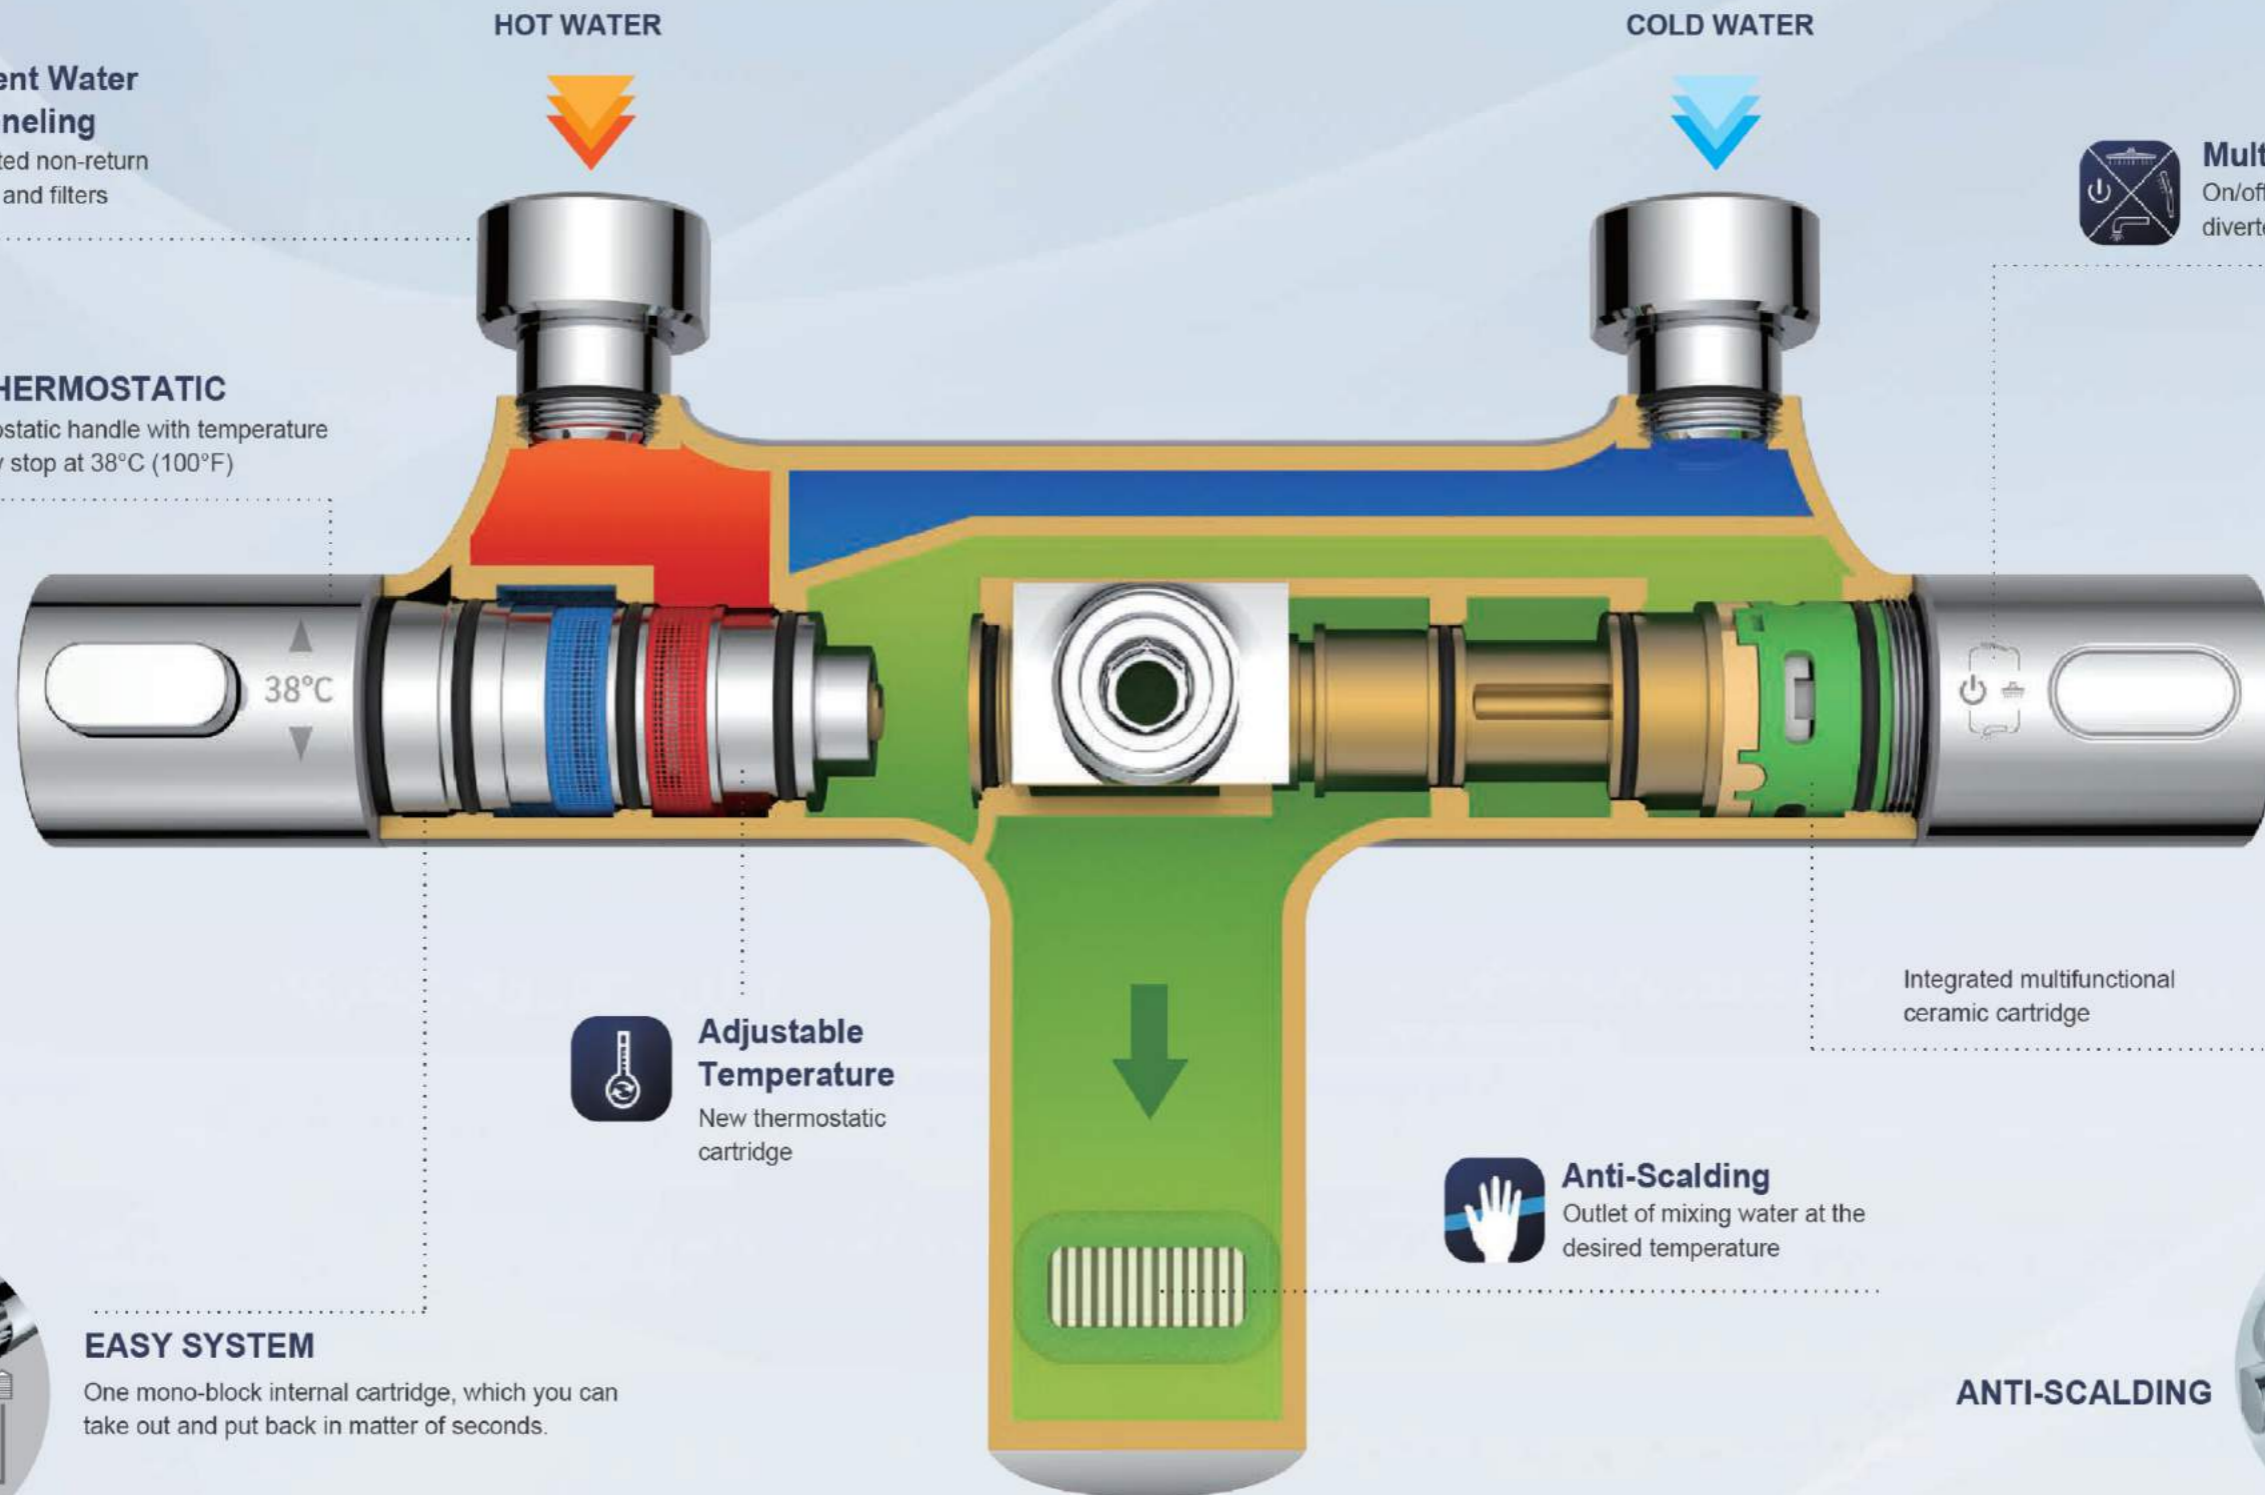

Takumizima thermostatic shower mixers have a built-in thermostat which control the temperature of water, this means that the water temperature is unaffected by other factors, such as a washing machine or someone flushing a toilet.

Prevent Water Channeling

Integrated non-return valves and filters

38° THERMOSTATIC

Thermostatic handle with temperature security stop at 38°C (100°F)

Multifunction knob

On/off water control with diverter

Adjustable Temperature

New thermostatic cartridge

Anti-Scalding

Outlet of mixing water at the desired temperature

Integrated multifunctional ceramic cartridge

EASY SYSTEM

One mono-block internal cartridge, which you can take out and put back in matter of seconds.