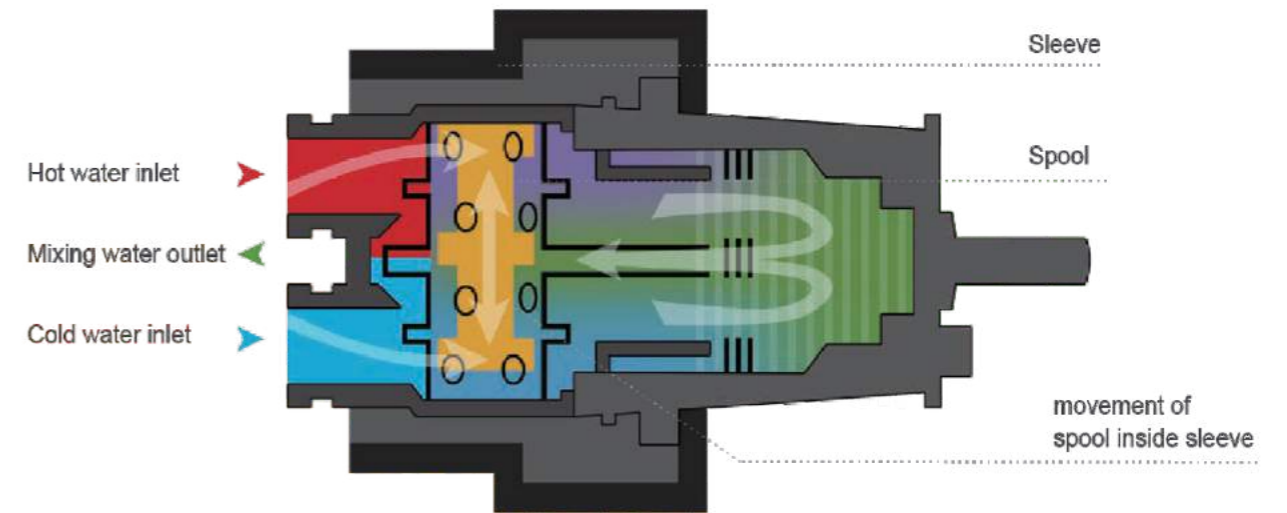

Installation Guide

PRESSURE BALANCE VALVE

Easy installation thanks to its protective casing with depth indicator.

LEGIONELLA BACTERIA

131°F

Legionella bacteria (responsible for Legionnaire's Disease, a type of pneumonia) apparently love water heaters, and can proliferate at temperatures up to 120°F - exactly where many energy-conscious folks recommend setting the thermostat. For these and other bacteria, the game's over around 140°F. Since temperatures within the tank are stratified, there's a good chance that if Legionella were introduced, they would thrive in a tank set at 120°F; at 140°F, this is unlikely.

TAKUMIZIMA PRESSURE BALANCE VALVES

Monitors water pressure to balance temperature react to the pressure of hot or cold water and adjust the outflow of hot/cold water source, to ensure the water doesn't suddenly get colder or hotter when it comes out of the shower nozzle.