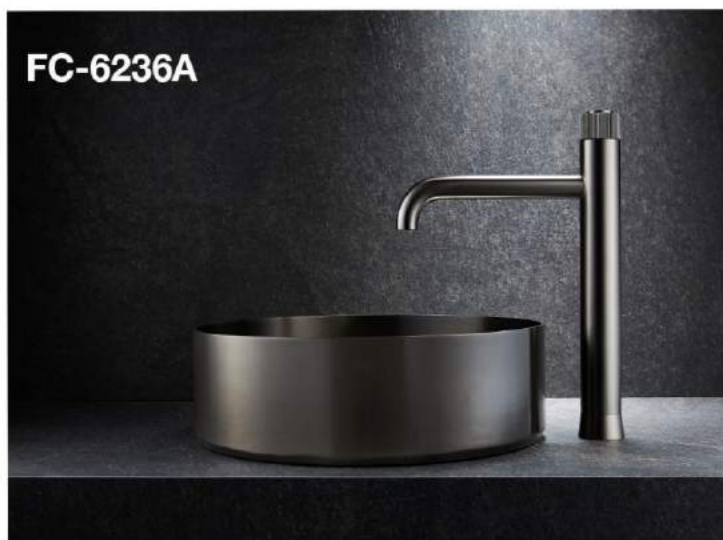

3-function pressure balance valve

TAKUMIZIMA

FC-6236

FC-6236A

FC-6236B

FC-6237

FC-6237A

FC-6237B