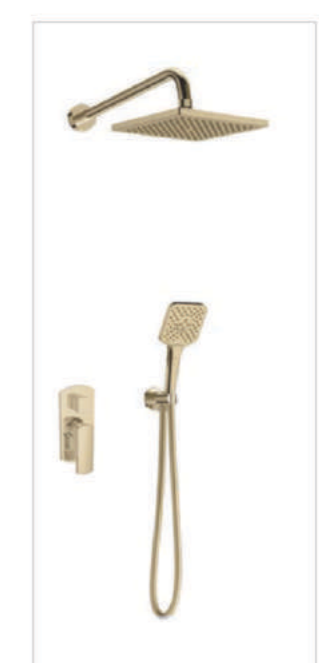

PK-5703

COS-4033C-1
Wall-mounted rain
shower faucet(Chrome)
250x250mm ABS head

COS-4033C-2
Wall-mounted rain
shower faucet(Chrome)
250x250mm ABS head

COS-1451C
Thermostatic rain
shower faucet
(Chrome)
250x250mm ABS head

CS-1142G
wall-Mounted Basin faucet
(Brushed Gold)

CS-1143G
Basin faucet

CS-1140G
Basin faucet

CS-1141G
Basin faucet

KFC-4630G
Ketchen faucet

COS-1427G
Basin faucet

COS-1428G
Basin faucet

COS-1429G
Basin faucet

COS-4033G-1
Wall-Mounted rain
shower faucet
(25cm-ABS head)

COS-4033G-2
Wall-Mounted rain
shower faucet
(25cm-ABS head)

COS-4433D-1
Wall-mounted rain shower faucet
250x250mm-ABS head

COS-4433D-2
Wall-mounted rain shower faucet
250x250mm-ABS head