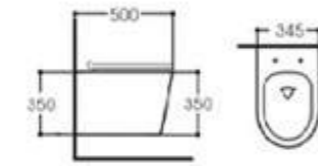

Size:490x365x360mm
Flusing system:washdown

TKM-150B

WALL HUNG BIDET

Size:490x365x320mm
Fixing to wall with back

TKM-152

WALL HUNG TOILET

Size:500x345x350mm
Flusing system:washdown

TKM-152B