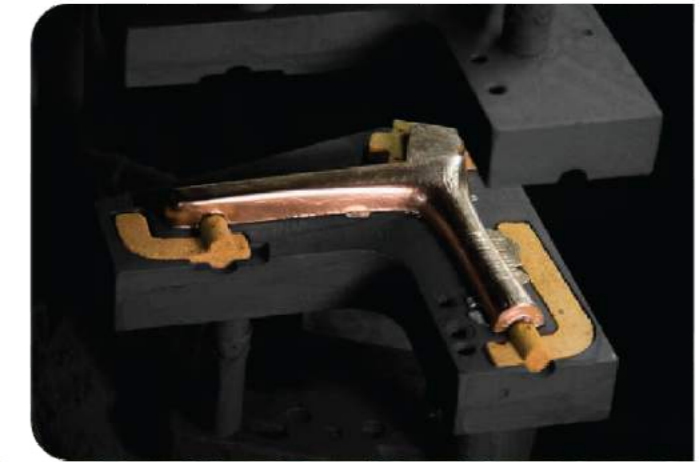

55: PVD Gun metal grey

56: Lightgrey

TAKUMIZIMA:
THE PURSUIT OF
PERFECTION

Advanced Hardware Platform
Leading R & D Capabilities.

achieving excellence in anything is a journey, a constant pursuit of perfection. For TAKUMIZIMA and the great craftsmen we employ, this journey has led to our company being recognized as one of the finest makers of faucets any-where in the world