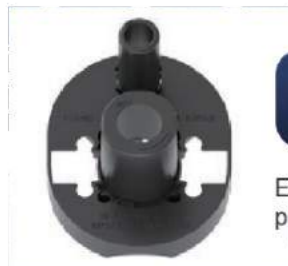

PRESSURE BALANCE VALVE

Easy installation thanks to its protective casing with depth indicator.

LEGIONELLA BACTERIA

131°F

Legionella bacteria (responsible for Legionnaire's Disease, a type of pneumonia) apparently love water heaters, and can proliferate at temperatures up to 120°F - exactly where many energy-conscious folks recommend setting the thermostat. For these and other bacteria, the game's over around 140°F. Since temperatures within the tank are stratified, there's a good chance that if Legionella were introduced, they would thrive in a tank set at 120°F; at 140°F, this is unlikely.

TAKUMIZIMA PRESSURE BALANCE VALVES

Monitors water pressure to balance temperature react to the pressure of hot or cold water and adjust the outflow of hot/cold water source, to ensure the water doesn't suddenly get colder or hotter when it comes out of the shower nozzle.