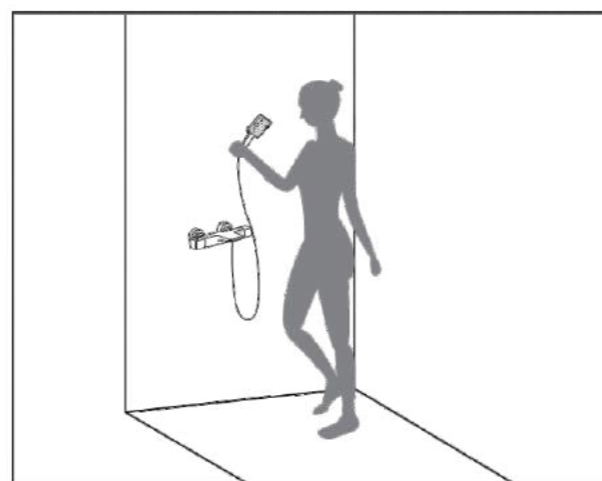

CoolContact: safe and indulgent showering

The CoolContact cooling technology stops the thermostatic mixer's housing getting too hot. It also means there is no more risk of children burning their delicate hands.