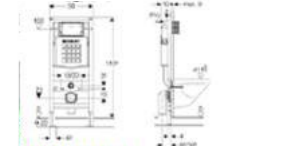

SIZE: 500X113X120 mm
FIXING TO WALL WITH BACK