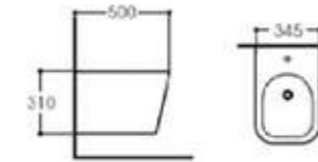

TKM-152B

WALL HUNG BIDET

Size:500x345x310mm
Fixing to wall with back