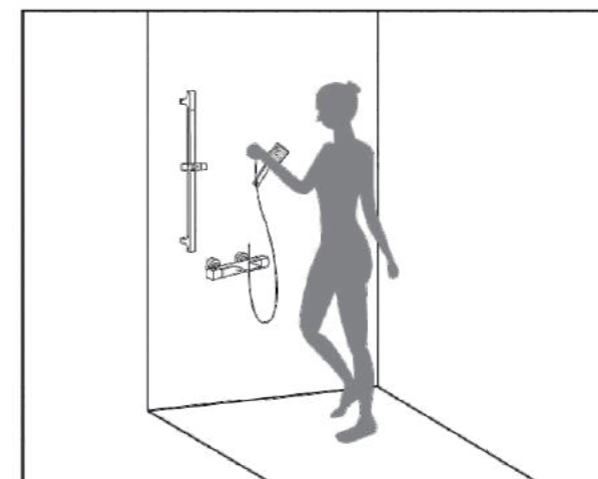

Exposed thermostatic mixers

Exposed solution by Takumizima can be installed with little effort to add a technical and visual enhancement to bathrooms