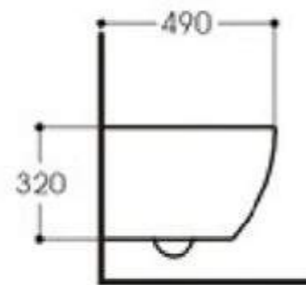

Size:490x365x360mm
Flusing system:washdown

TKM-150B

WALL HUNG BIDET

Size:490x365x320mm
Fixing to wall with back

TKM-152

WALL HUNG TOILET

Size:500x345x350mm
Flusing system:washdown

TKM-152B