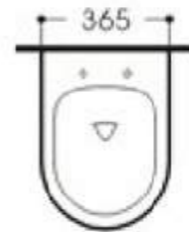

WALL HUNG TOILET

Size:490x365x360mm
Flusing system:washdown

TKM-150B