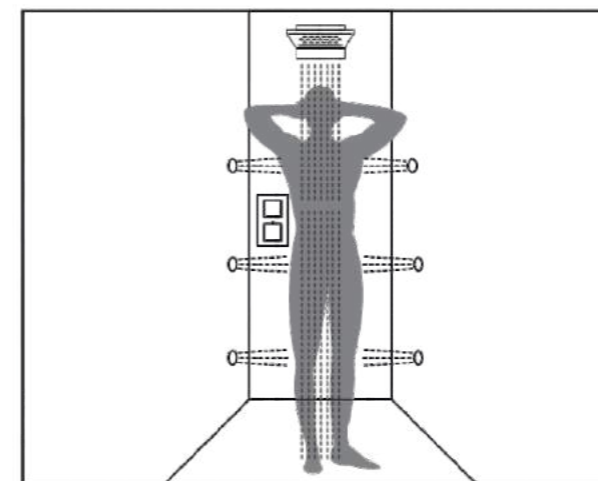

Shower family

The concealed solution for customized shower design. From the waterfall to the all-round Indulgence of side showers.