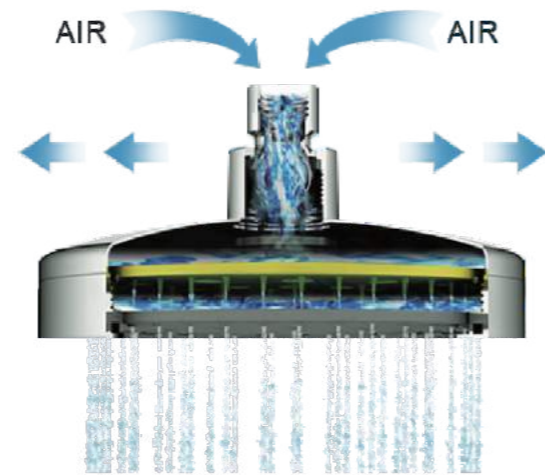

SM-955
2-Hole Basin mixer
(PVD Gun metal
grey)

SM-239A
In-wall Basin mixer
(Mat-black with
Red)

SM-555
Thermostatic Bath/
shower faucet
(PVD Gun metal
grey)

UNIVERSAL CONNECTOR:

The universal connector is made of high quality brass, and the left and right 360-degree rotation design makes it easy to adjust the optimal shower position at different heights and angles, so that you can enjoy the shower in all domains.

AIR INJECTION TECHNOLOGY:

TAKUMIZIMA shower head with adoption of innovative air injection technology, mixes water with air to increase the water pressure to 100%, and simulates the natural raining; save up to 30% on water at the same time, which is a perfect solution for areas with low water pressure!