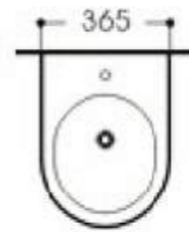

WALL HUNG BIDET

Size:490x365x320mm
Fixing to wall with back

TKM-152