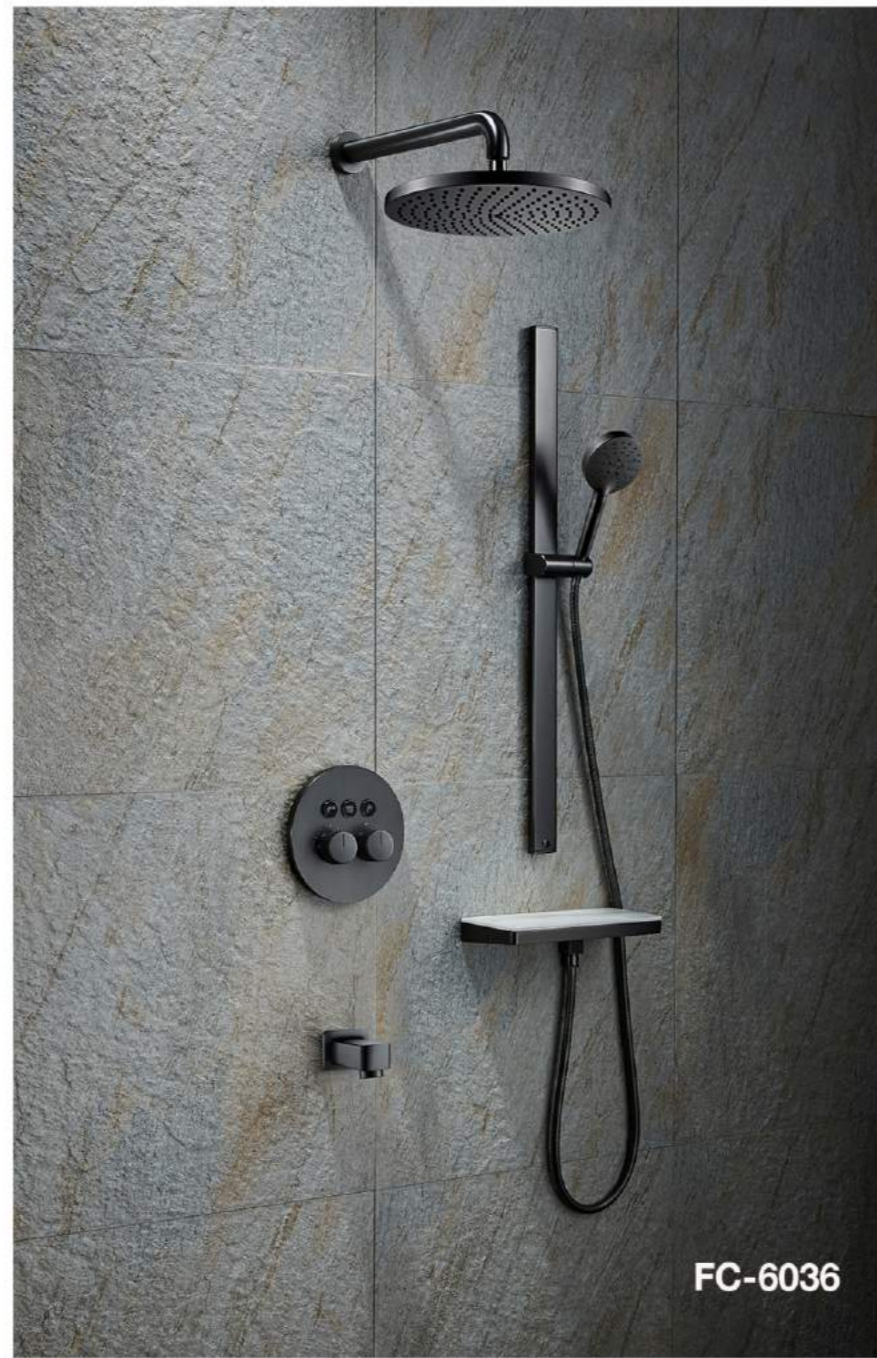

FC-6037

FC-6039

**TAKUMIZIMA**

TAKUMIZIMA

01

LUXURIOUS THERMOSTATIC MIXERS COLLECTIONS

CONCEALED SOLUTIONS FOR MAXIMUM EASE AND PRECISION.

We only consider a faucet to be perfect when it fits perfectly. When every angle, every edge, every surface and every distance is correct to the very last millimeter. Especially when it comes to concealed installations. Because here, functionality and a flawless finish are equally important.

FC-B010102
Wall-Mounted rain shower faucet
(Chrome)
600x600mm - SUS 304 Head

FC-B01013C
Wall-Mounted rain shower faucet
(Chrome)
580x500mm - SUS 304 Head

FC-B01013MB
Wall-Mounted rain shower faucet
(Black)
580x500mm - SUS 304 Head