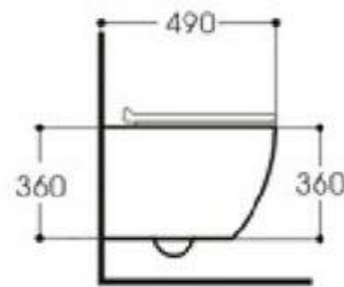

Size:490x365x360mm
Flusing system:washdown

TKM-150B

WALL HUNG BIDET

Size:490x365x320mm
Fixing to wall with back

TKM-152

WALL HUNG TOILET

Size:500x345x350mm
Flusing system:washdown

TKM-152B