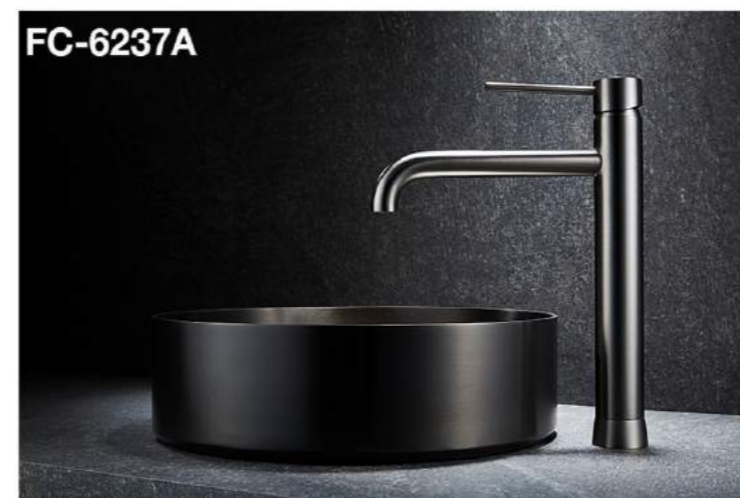

3-function pressure balance valve

TAKUMIZIMA

FC-6236

FC-6236A

FC-6236B

FC-6237

FC-6237A

FC-6237B