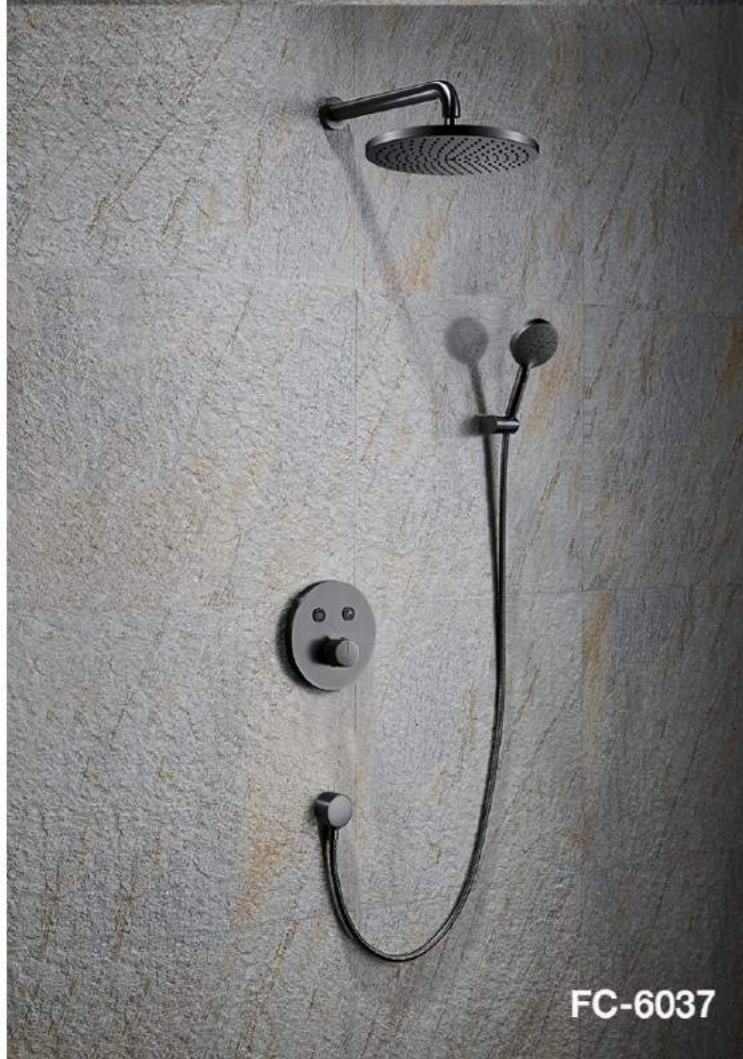

FC-6036

FC-6037