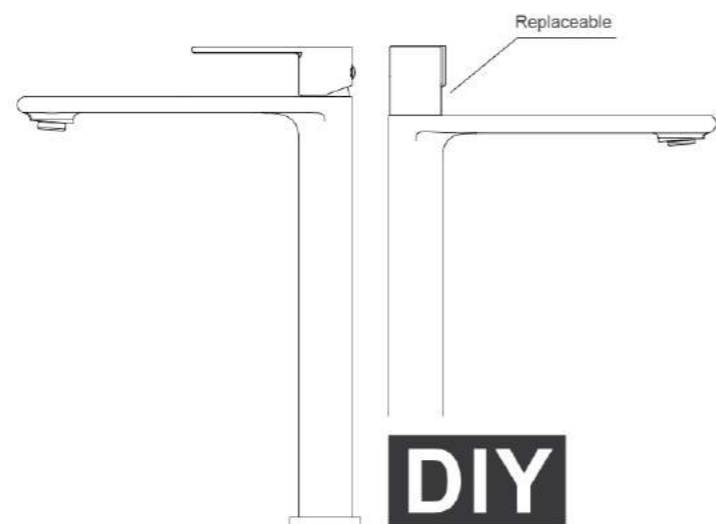

TAKUMIZIMA

Brushed gold

A material with extraordinary appeal: Brass fascinates with a warm hue of gold that elevates any interior.