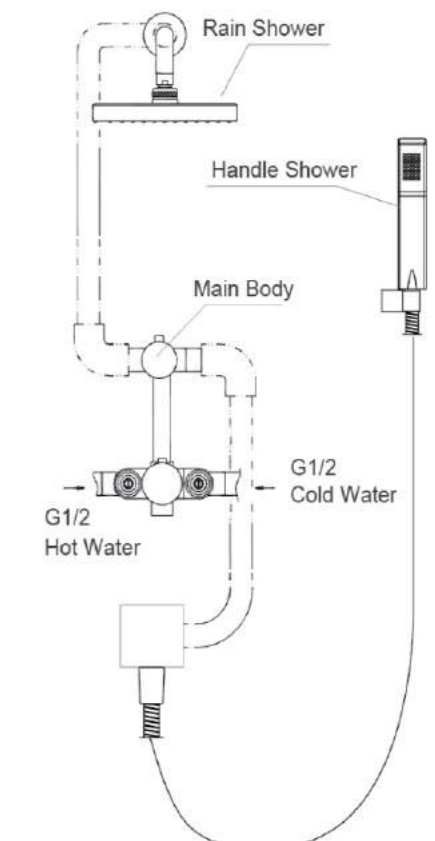

Installation Guide