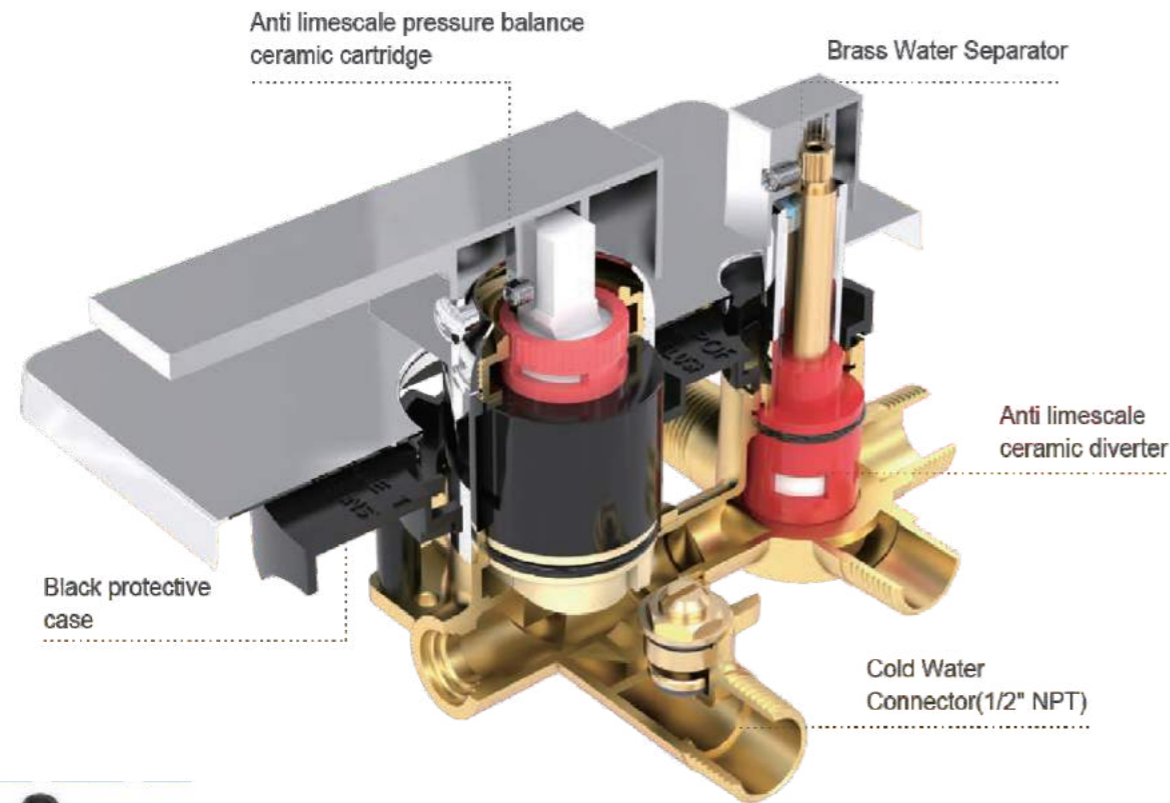

PRESSURE BALANCE VALVE