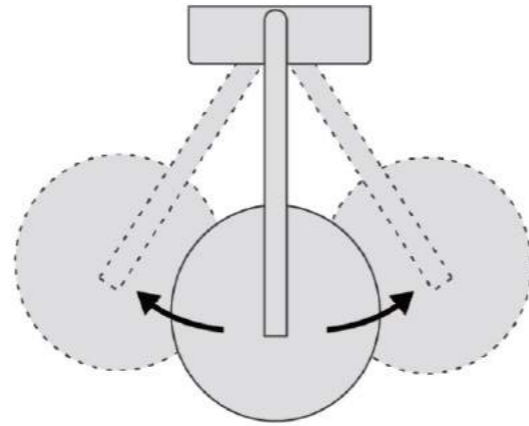

ADJUSTABLE BAR

Adjustable bar that allows you to modify the position of the shower head.

ADJUSTABLE WALL SUPPORT

The perfect wall support to take advantage of existing holes, avoiding re-drill holes on the tiles again.