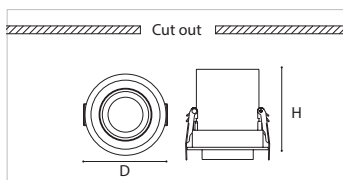

# Recessed LED Spotlight

White+Black
  White
  Black

Model	Dimension(mm)	Cut out(mm)	Power	Luminous flux	Price(VND)
GRS201-08	Φ85 x 78	Φ76	8W	680lm	400,000
GRS201-12	Φ120 x 110	Φ100	12W	1075lm	460,000

White+Black
  White
  Black