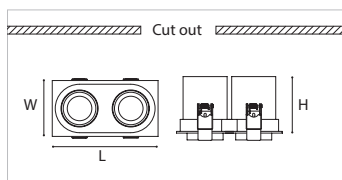

Model	Dimension(mm)	Cut out(mm)	Power	Luminous flux	Price(VND)
GRS203-16	100x185x120	175x90	2x08W	1360lm	900,000
GRS203-24	100x185x120	230x120	2x12W	2115lm	1,050,000