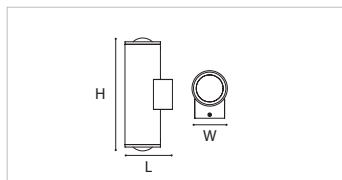

White  Black

Model	Dimension(mm)	Power	Luminous flux	Price(VND)
L08102-10	95 x 71 x 225	10W	700lm	600,000
L08102-20	95 x 71 x 225	20W	1400lm	800,000

White  Black

Model	Dimension(mm)	Power	Luminous flux	Price(VND)
L08102-10	95 x 71 x 225	10W	700lm	460,000
L08102-20	95 x 71 x 225	20W	1400lm	600,000