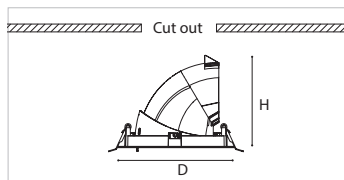

Model	Dimension(mm)	Cut out(mm)	Power	Luminous flux	Price(VND)
GRS201-08	Φ85 x 78	Φ76	8W	680lm	400,000
GRS201-12	Φ120 x 110	Φ100	12W	1075lm	460,000