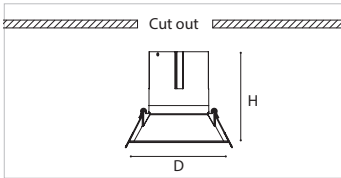

Recessed LED Downlight

CREE EPISTAR

- COB
- CRI >90
- 24°
- 38°
- 60°
- 2700K
- 3000K
- 4000K
- 5000K
- 6000K

Model	Dimension(mm)	Cut out(mm)	Power	Luminous flux	Price(VND)
GRD201-09	Φ85x83	Φ75	9W	900lm	320,000
GRD201-12	Φ85x83	Φ75	12W	1200lm	360,000