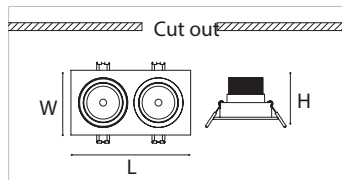

Model   Dimension(mm)   Cut out(mm)   Power   Luminous flux   Price(VND)

GRS205-14   236x132x110   225x120   2x7W   1230lm   800,000

GRS205-24   236x132x110   225x120   2x12W   2250lm   900,000