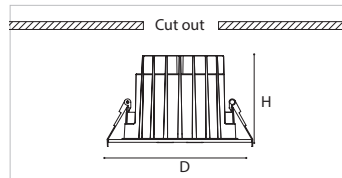

Model	Dimension(mm)	Cut out(mm)	Power	Luminous flux	Price(VND)
GRD207-10	Φ100x75	Φ90	10W	800lm	420,000
GRD207-20	Φ140x90	Φ130	20W	1600lm	560,000