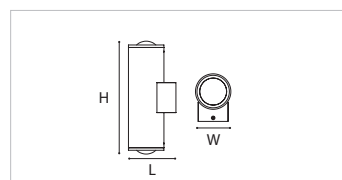

White  Black

Model	Dimension(mm)	Power	Luminous flux	Price(VND)
L08102-10	95 x 71 x 225	10W	700lm	600,000
L08102-20	95 x 71 x 225	20W	1400lm	800,000

White  Black

Model	Dimension(mm)	Power	Luminous flux	Price(VND)
L08102-10	95 x 71 x 225	10W	700lm	460,000
L08102-20	95 x 71 x 225	20W	1400lm	600,000