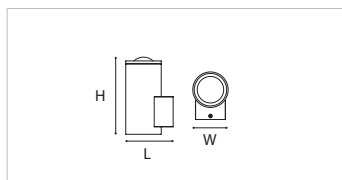

☐ DOB Dimmable
☐ COB
☐ IP65
☐ 60°

☐ COB
☐ <3 SDCM
☐ CRI >80
☐ CRI >90
☐ 2700K
☐ 3000K
☐ 4000K
☐ 5000K
☐ 6000K

Model	Dimension(mm)	Power	Luminous flux	Price(VND)
L08101-5	95 x 71 x 154	5W	350lm	600,000
L08101-10	95 x 71 x 154	10W	700lm	800,000

☐ White ☒ Black