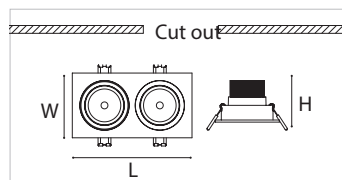

Model   Dimension(mm)   Cut out(mm)   Power   Luminous flux   Price(VND)

GRS206-14   236x132x110   225x120   2x7W   1230lm   820,000

GRS206-24   236x132x110   225x120   2x12W   2250lm   920,000