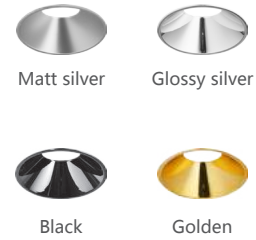

Surface Mounted LED Downlight

CREE bridgelux. EPISTAR

Model	Dimension(mm)	Power	Luminous flux	Price(VND)
GSD201-15	Φ120x143	15W	1200lm	420,000
GSD201-20	Φ120x143	20W	1600lm	480,000