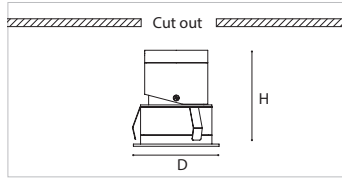

Model	Dimension(mm)	Cut out(mm)	Power	Luminous flux	Price(VND)
GRD205-03	Φ45x54	Φ40	3W	200lm	380,000
GRD205-05	Φ57x71	Φ50	5W	350lm	420,000