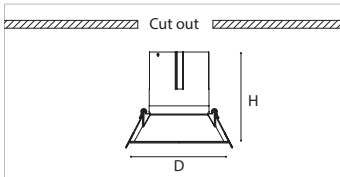

Recessed LED Downlight

Model	Dimension(mm)	Cut out(mm)	Power	Luminous flux	Price(VND)
GRD203-05	Φ63*H63	Φ55	5W	600lm	320,000
GRD203-07	Φ85x83	Φ75	7W	600lm	350,000
GRD203-12	Φ85x83	Φ75	12W	1200lm	400,000
GRD203-15	Φ105x90	Φ95	15W	1500lm	480,000