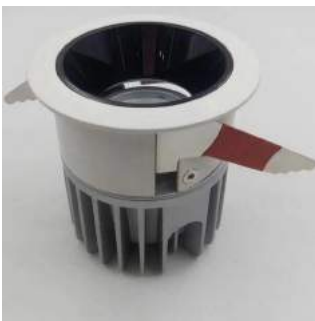

# Recessed LED Downlight

CREE   EPISTAR

- COB
- CRI >90
- 24°
- 38°
- 60°
- 2700K
- 3000K
- 4000K
- 5000K
- 6000K

Model	Dimension(mm)	Cut out(mm)	Power	Luminous flux	Price(VND)
GRD201-09	Φ85x83	Φ75	9W	900lm	320,000
GRD201-12	Φ85x83	Φ75	12W	1200lm	360,000

Model	Dimension(mm)	Cut out(mm)	Power	Luminous flux	Price(VND)
GRD202-07	Φ85x76	Φ75	7W	600lm	320,000
GRD202-10	Φ85x76	Φ75	10W	1000lm	360,000

# Recessed LED Downlight

Semicircular      Elliptical      Circular

Model	Dimension(mm)	Cut out(mm)	Power	Luminous flux	Price(VND)
GRD203-05	Φ63*H63	Φ55	5W	600lm	320,000
GRD203-07	Φ85x83	Φ75	7W	600lm	350,000
GRD203-12	Φ85x83	Φ75	12W	1200lm	400,000
GRD203-15	Φ105x90	Φ95	15W	1500lm	480,000