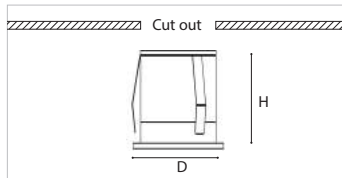

# Recessed LED Downlight

White+Black 
  White 
  Black

Model	Dimension(mm)	Cut out(mm)	Power	Luminous flux	Price(VND)
GRD205-03	Φ45x54	Φ40	3W	200lm	380,000
GRD205-05	Φ57x71	Φ50	5W	350lm	420,000

White+Black 
  White 
  Black