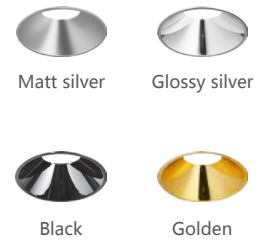

# Surface Mounted LED Downlight

CREE  bridgelux. EPISTAR

Model	Dimension(mm)	Power	Luminous flux	Price(VND)
GSD201-15	Φ120x143	15W	1200lm	420,000
GSD201-20	Φ120x143	20W	1600lm	480,000

Model	Dimension(mm)	Power	Luminous flux	Price(VND)
GSD202-12	Φ79x155	12W	1020lm	420,000
GSD202-18	Φ89x155	18W	1530lm	480,000