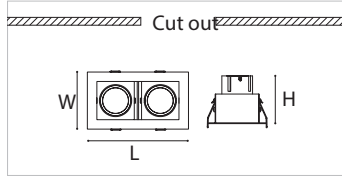

Recessed Double Downlight

Model   Dimension(mm)   Cut out(mm)   Power   Luminous flux   Price(VND)

GRS204-14   236x132x110   225x120   2x7W   1230lm   850,000

GRS204-24   236x132x110   225x120   2x12W   2250lm   950,000