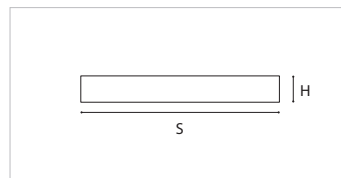

Model	Dimension(mm)	Power	Luminous flux	Price(VND)
GSD205-12	175x175x35	12W	960lm	340,000
GSD205-18	225x225x35	18W	1400lm	380,000
GSD205-24	300x300x35	24W	1920lm	440,000